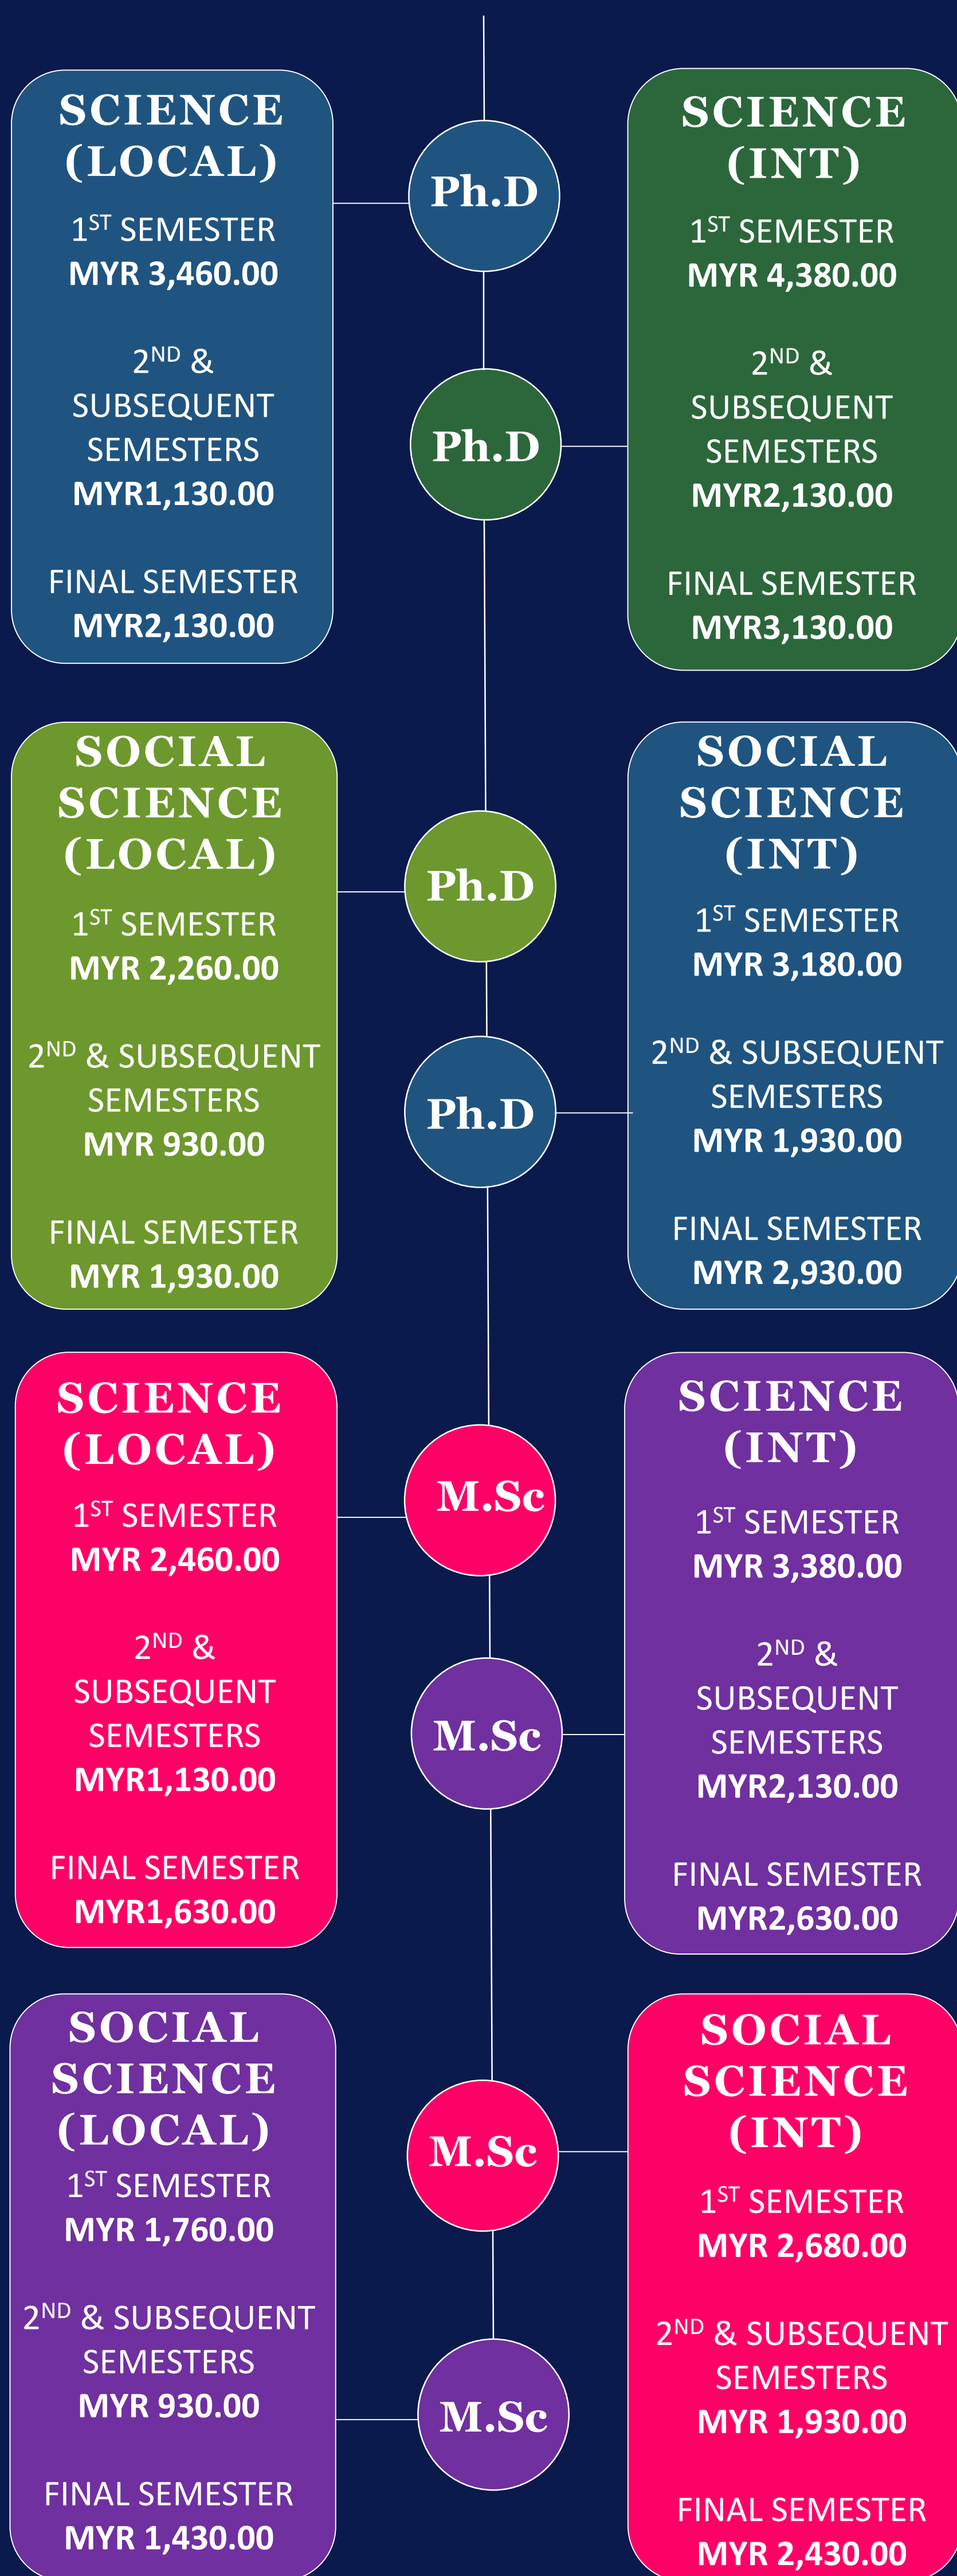

TUITION FEES

RESEARCH PROGRAMME

**Only applicable for Semester 2 2019/20 Session intake.*